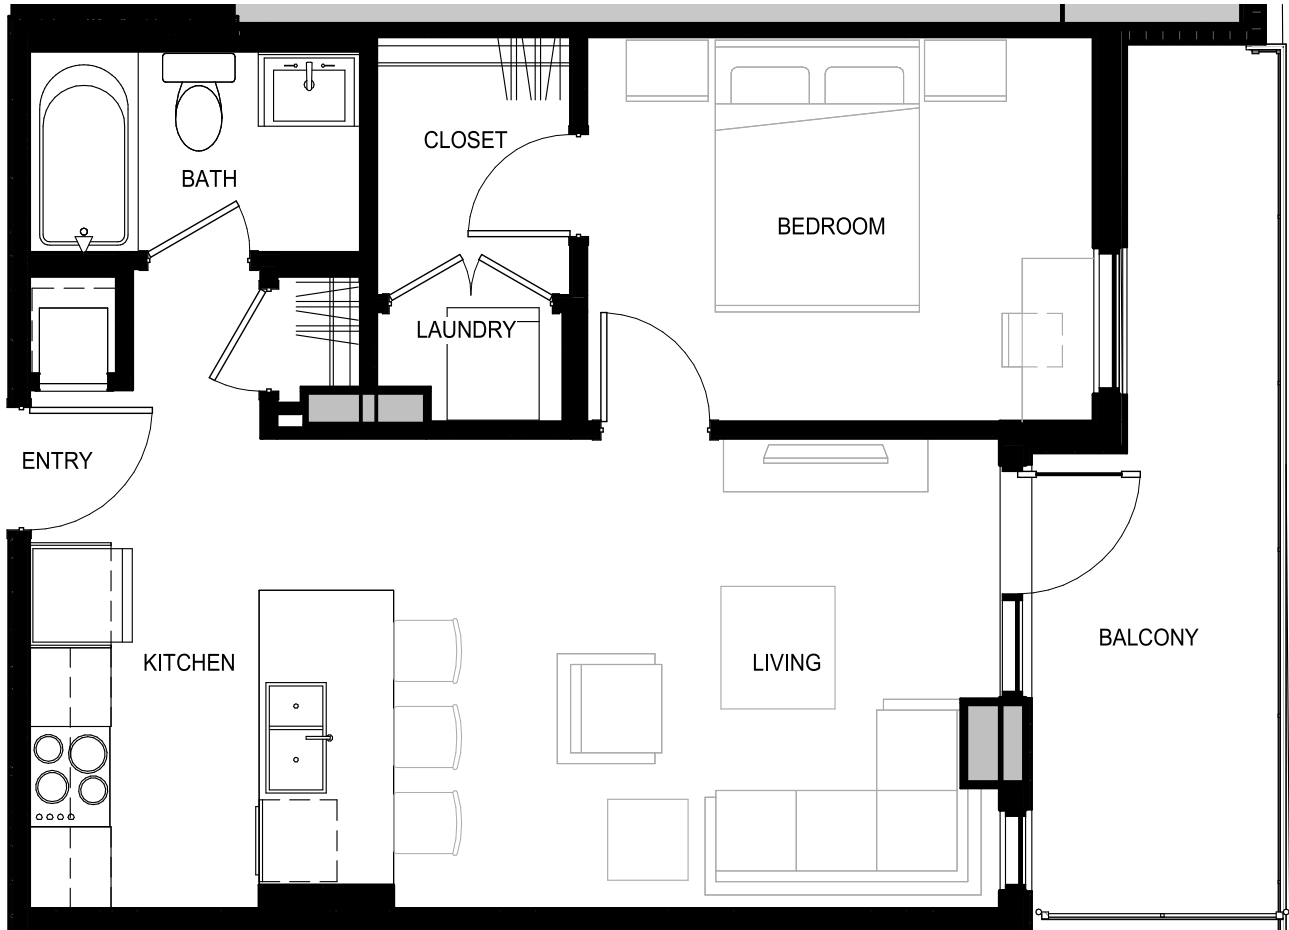

RIVER'S EDGE

1 Bed B

UNIT AREA: 563 Sq. Ft.

Level 2 - 6 Balcony: 111 Sq. Ft.