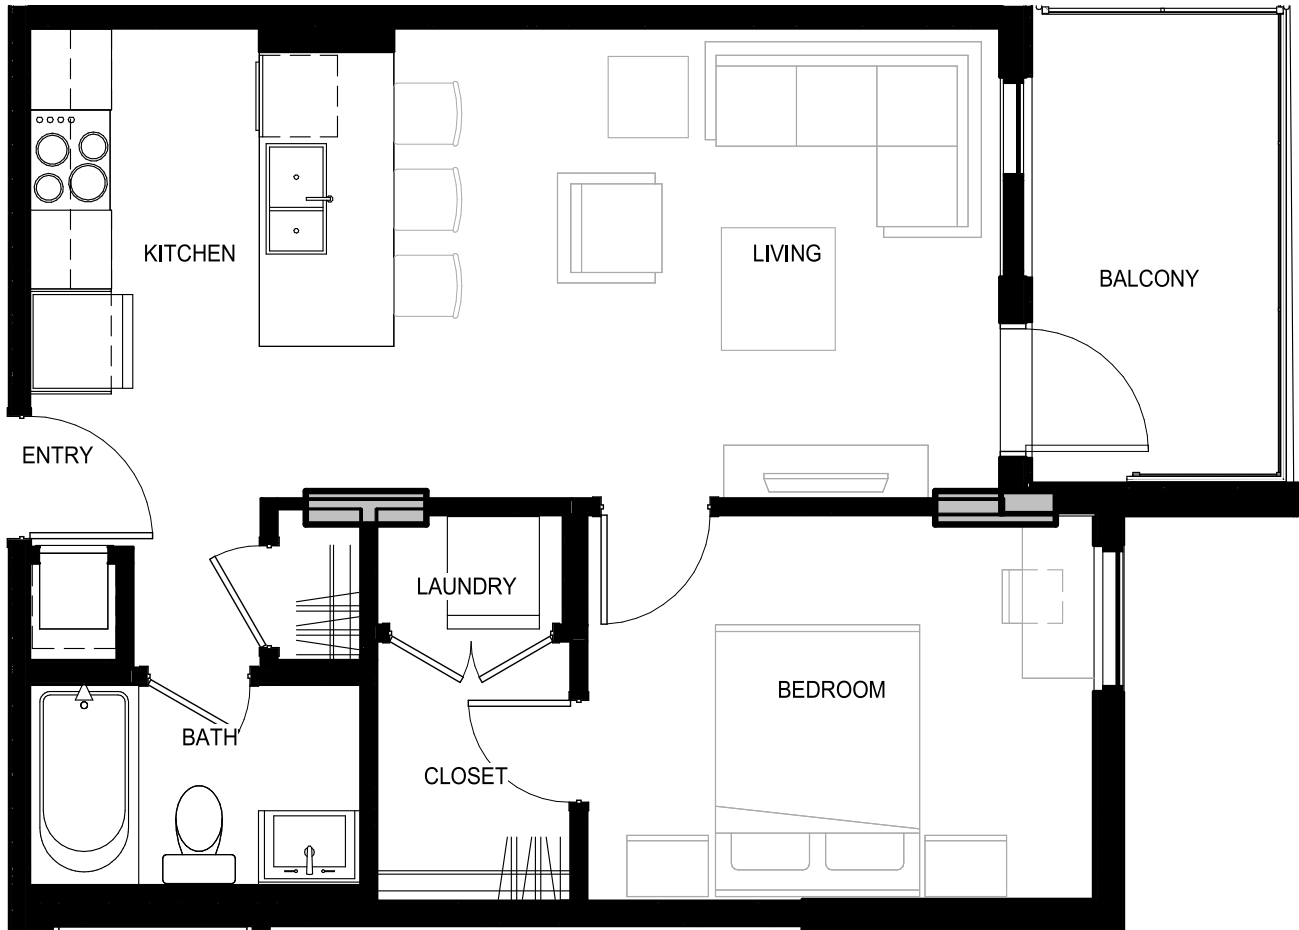

RIVER'S EDGE

MIRRORED

1 Bed B

UNIT AREA: 563 Sq. Ft.

Level 2 - 6 Balcony: 71 Sq. Ft.