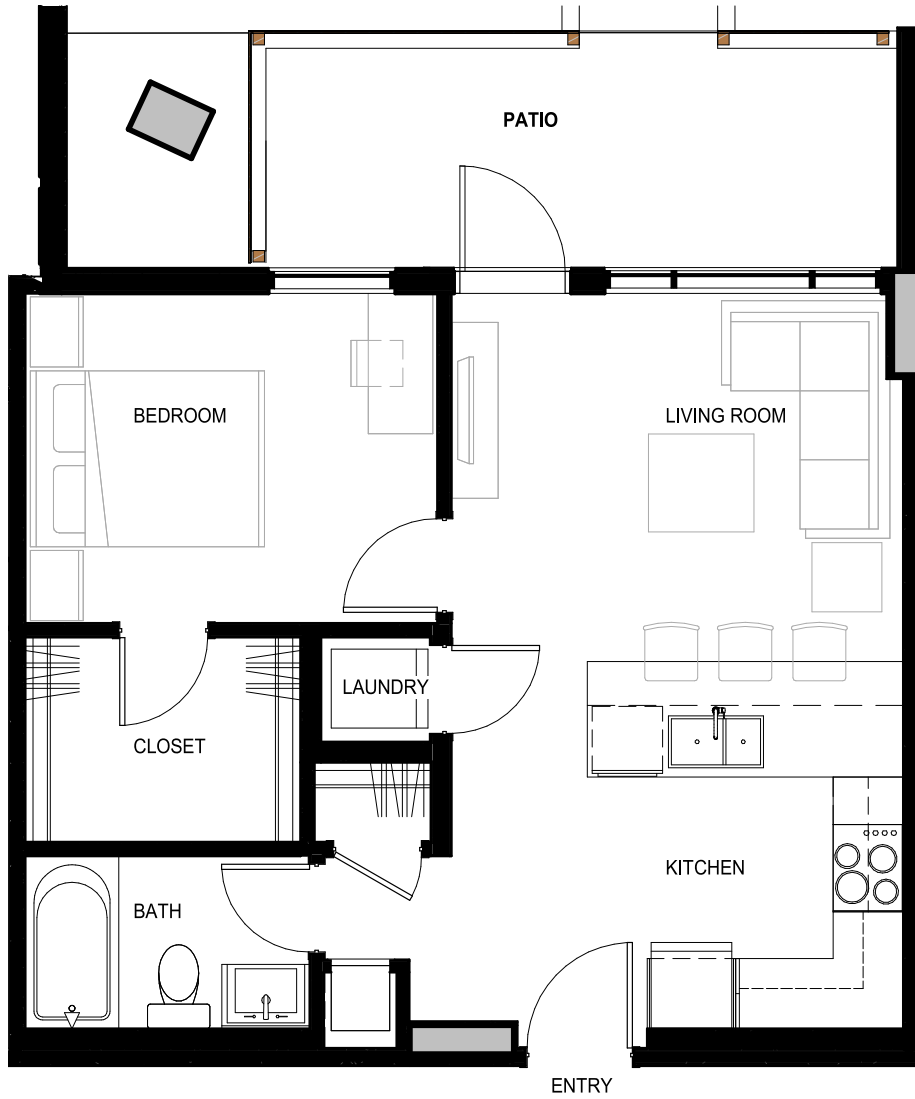

# RIVER'S EDGE

## 1 Bed C

UNIT AREA: 572 Sq. Ft.

Level 1 Balcony: 112 Sq. Ft.