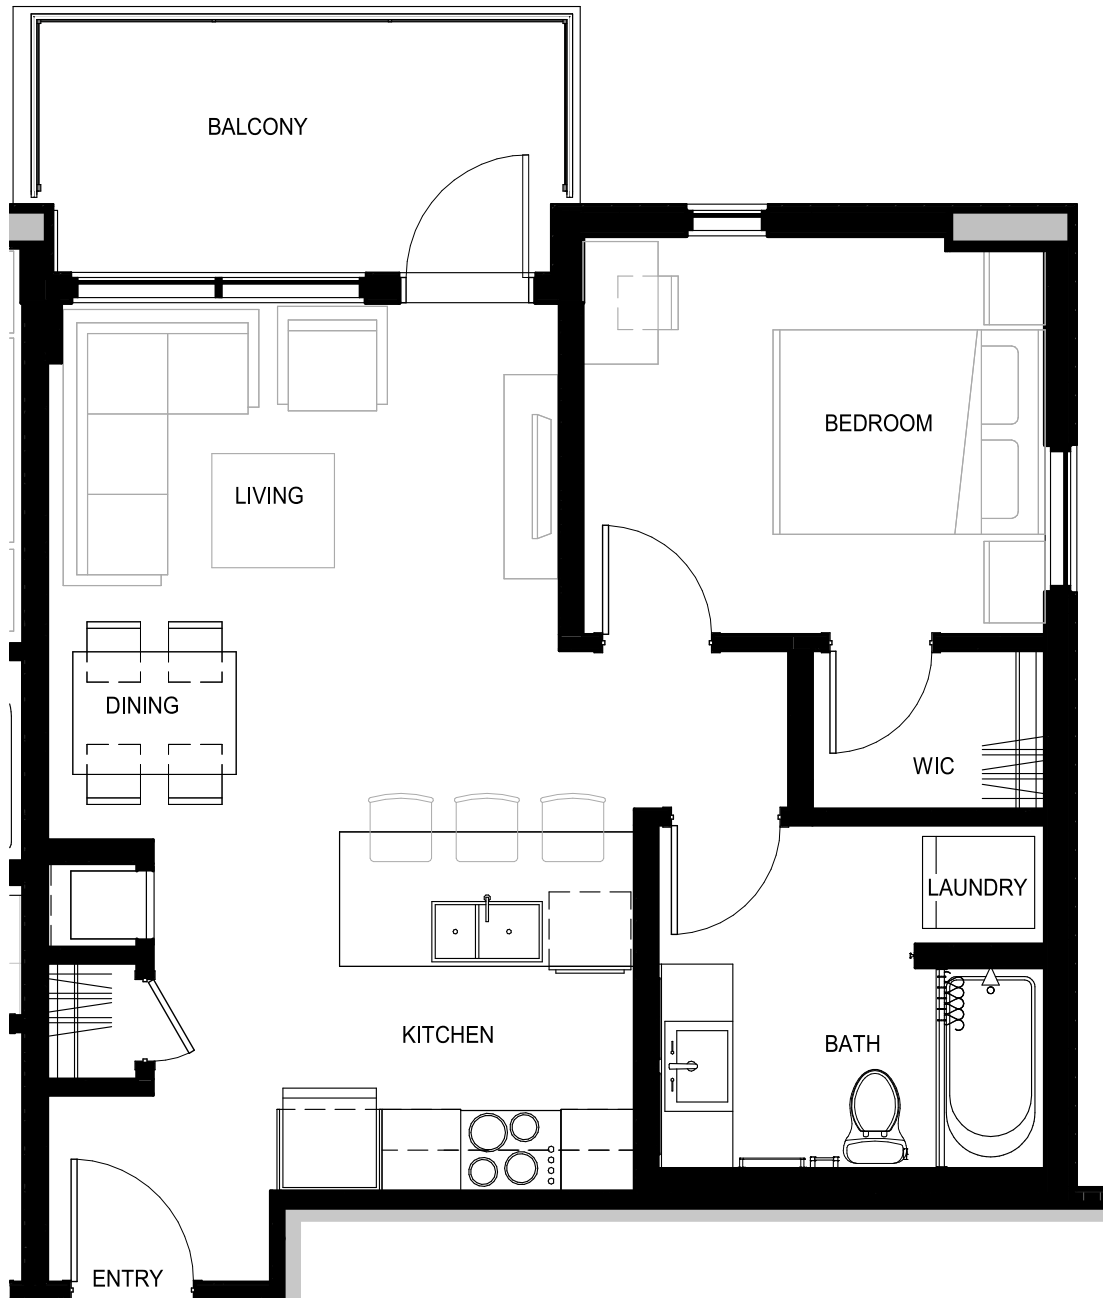

RIVER'S EDGE

1 Bed E

UNIT AREA: 611 Sq. Ft.

Level 1 - 2 Balcony: 80 Sq. Ft.