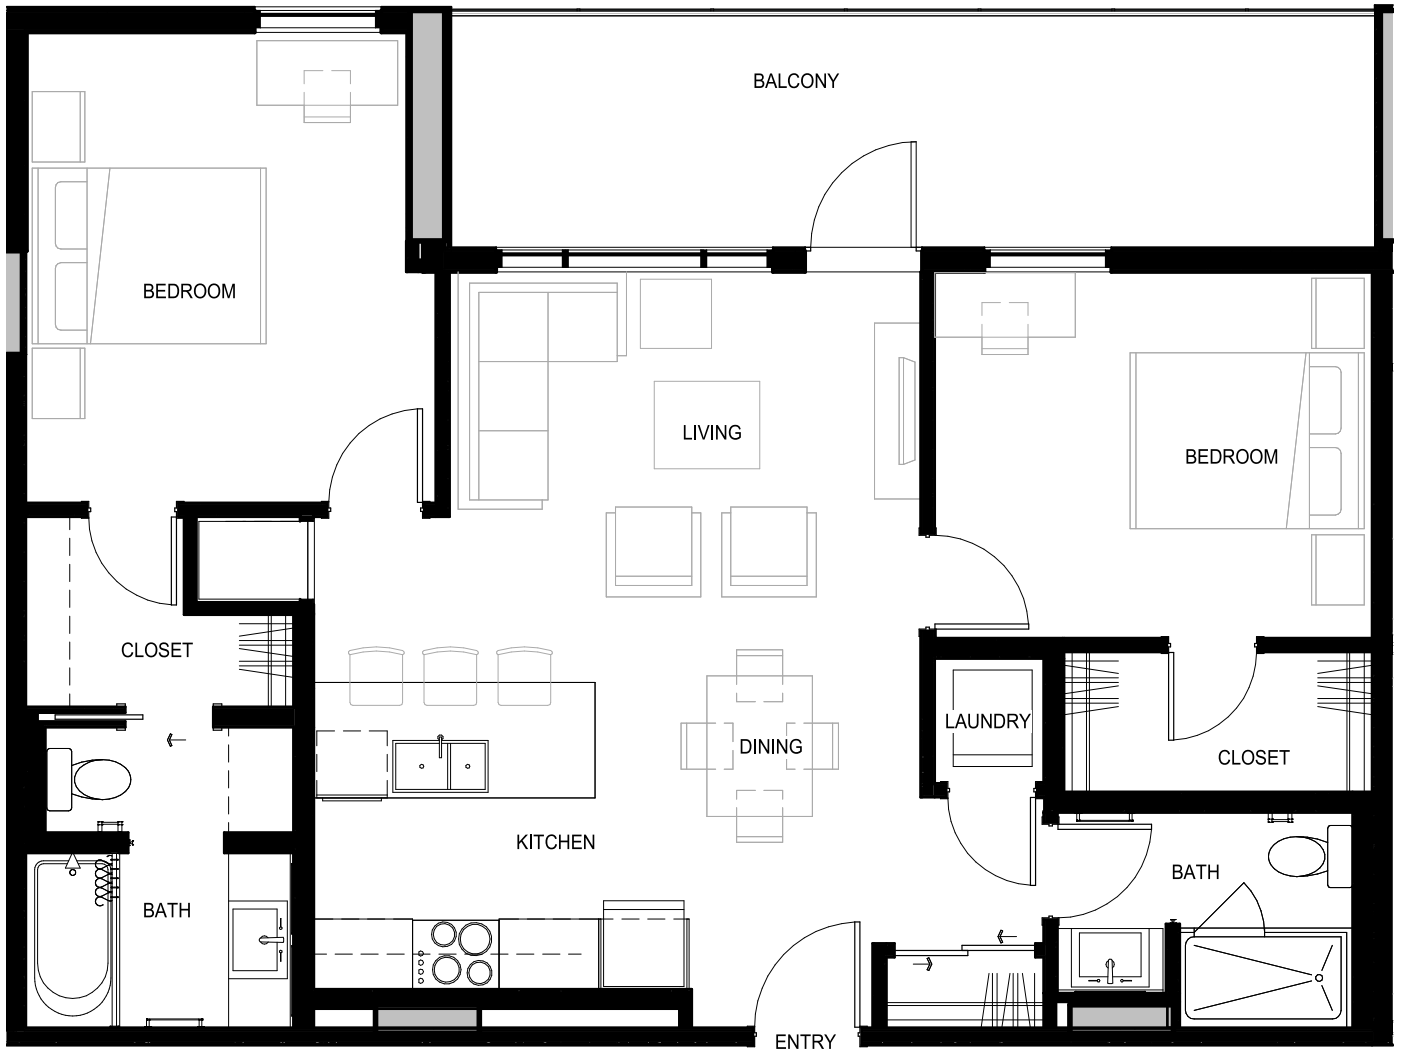

# RIVER'S EDGE

## 2 Bed C

UNIT AREA: 961 Sq. Ft.

All Level Balcony: 179 Sq. Ft.