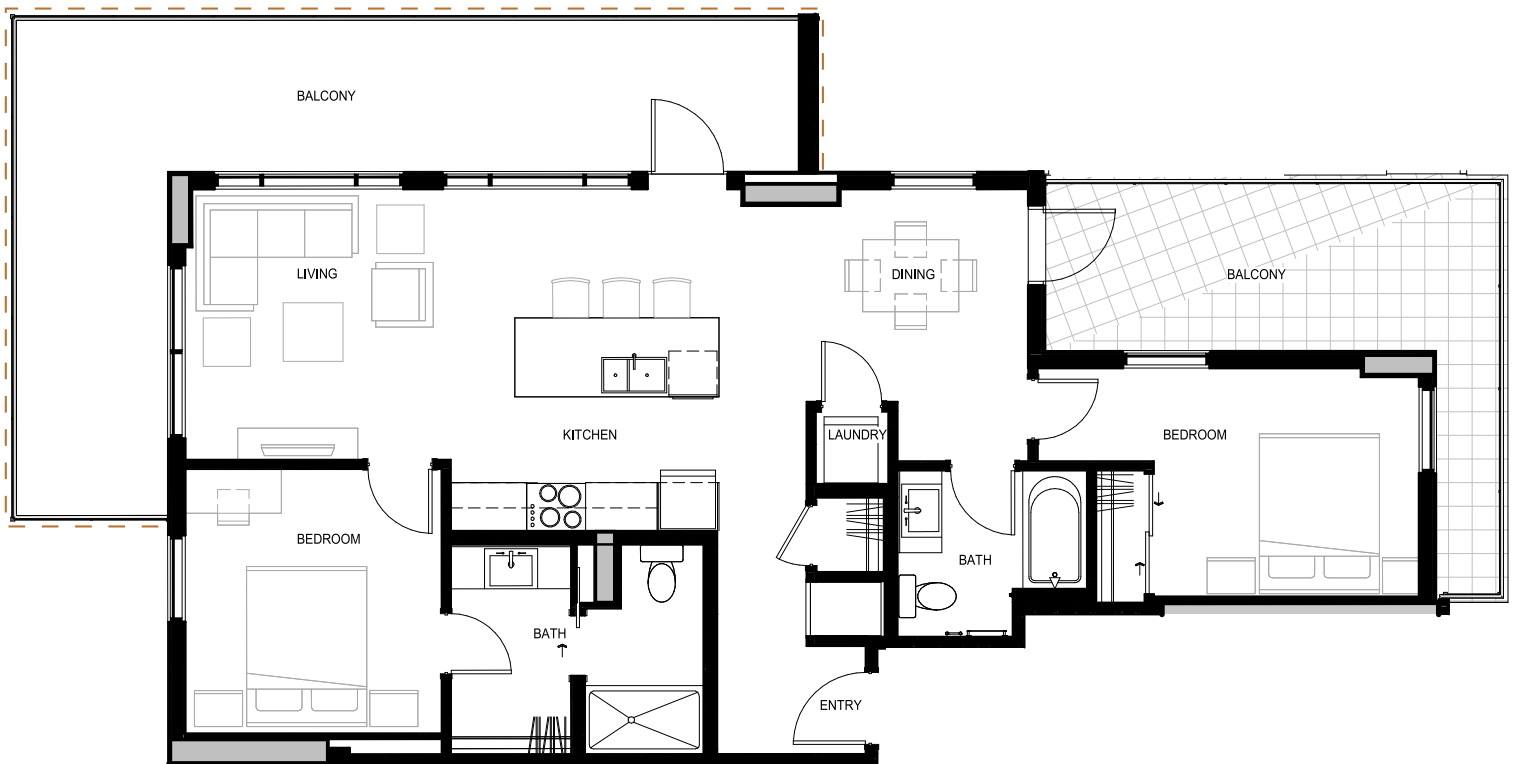

RIVER'S EDGE

2 Bed D

UNIT AREA: 1,017 Sq. Ft.

Level 4 Balcony: 477 Sq. Ft.
Level 5 - 6 Balcony: 307 Sq. Ft.