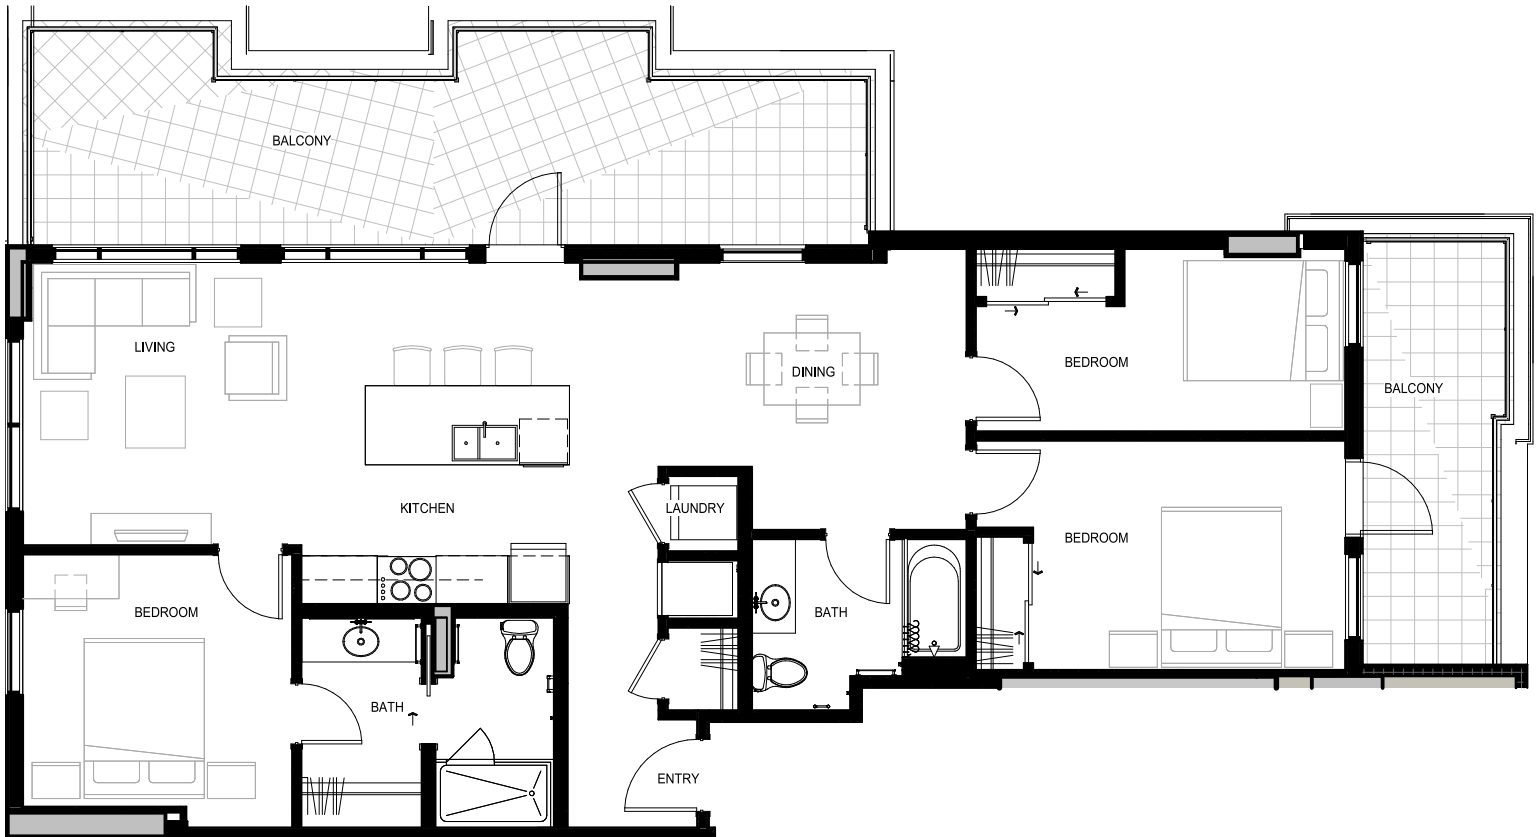

RIVER'S EDGE

3 Bed A

UNIT AREA: 1,140 Sq. Ft.

Level 3 Balcony: 172 Sq. Ft.