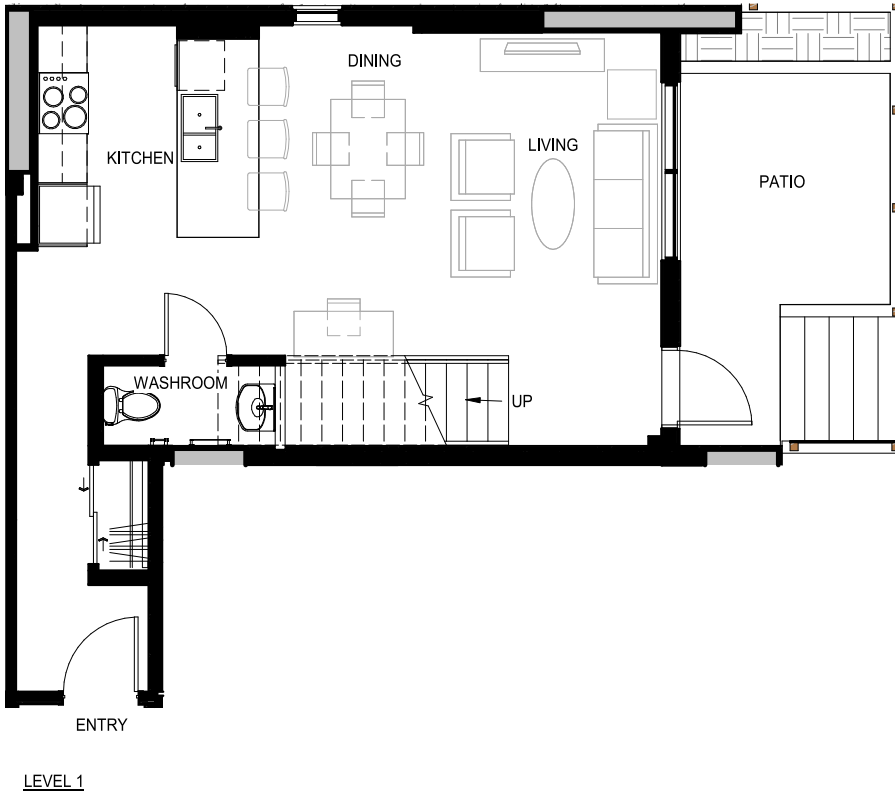

RIVER'S EDGE

TOWNHOUSE C

UNIT AREA: 1,153 Sq. Ft.

PATIO AREA: 99 Sq. Ft.