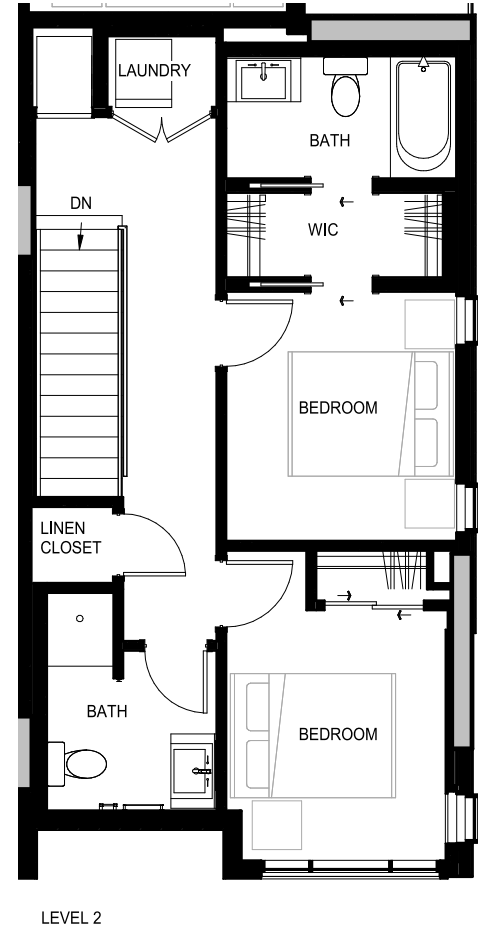

RIVER'S EDGE

TOWNHOUSE C

UNIT AREA: 1,153 Sq. Ft.

PATIO AREA: 99 Sq. Ft.